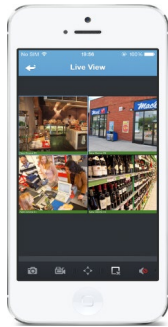

■ An Easy and Effective Mobile Client

Live View/Playback

- View real-time video from the cameras
- PTZ control
- Turn on / off the audio in live view
- Manual recording
- Search by date / storage mode