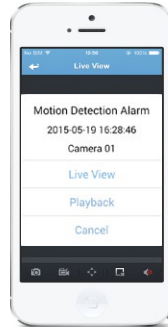

Traffic Accident

Video Push

Central Platform

A connection between the mobile client and the central platform allows real-time video from cellphone cameras to be sent to the central platform and then transmitted to more clients.

### Live View/Playback

- View real-time video from the cameras
- PTZ control
- Turn on / off the audio in live view
- Manual recording
- Search by date / storage mode