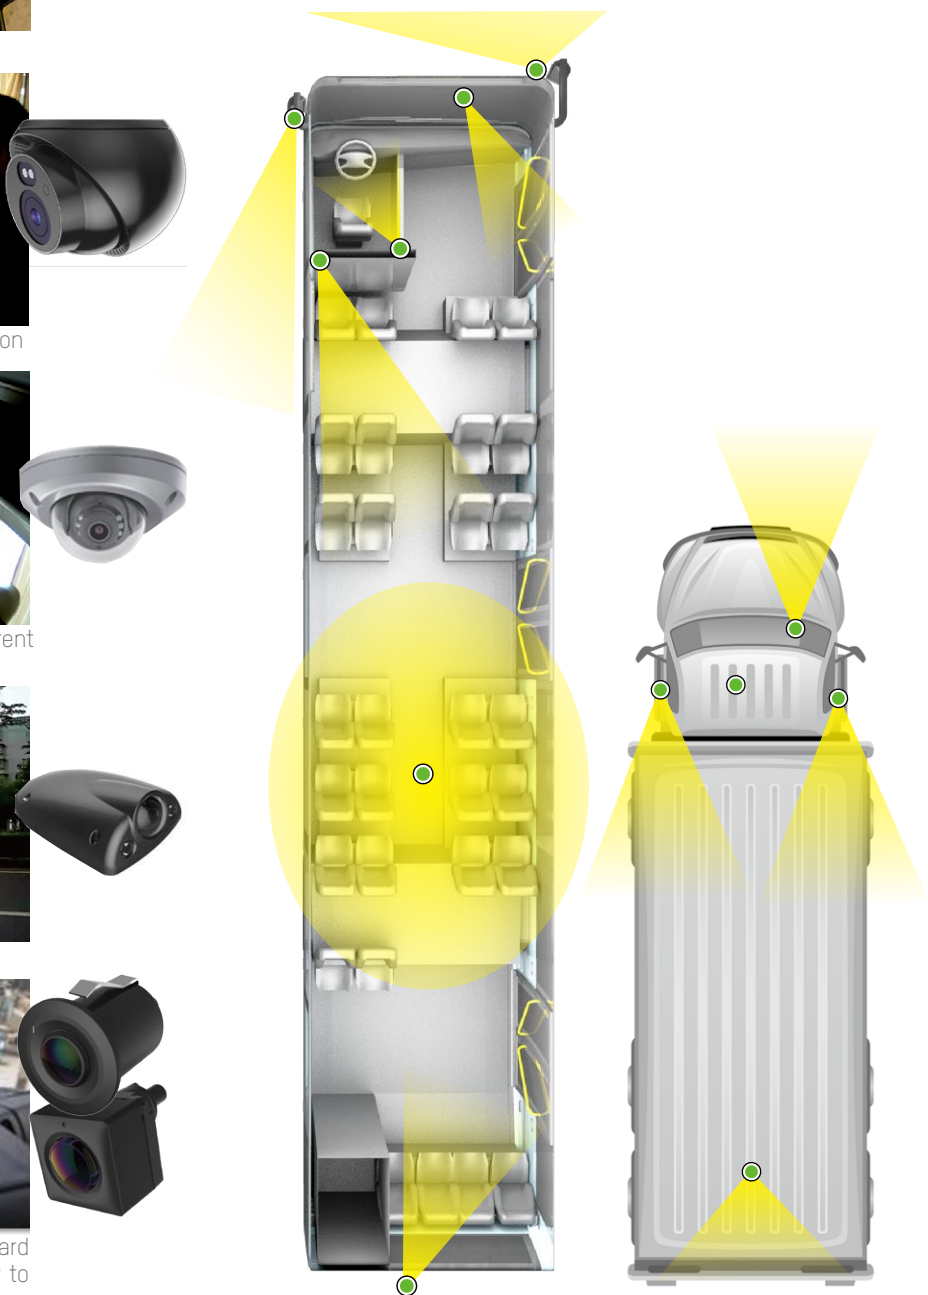

## ■ Mobile HD Video Monitoring

Comprehensive high-definition video monitoring helps authorities to deal with situations such as pickpocketing, traffic accidents, terrorism, disorderly behavior of passengers and drivers, and more. Pictures and videos can be exported to law enforcement for investigation.

Supervising driver's behavior

Monitoring entrance with intrusion detection

Viewing vehicle passengers from different angles

Monitoring traffic outside of the vehicle

Dedicated fisheye camera and on-board recorder with LCD monitor offer side view to prevent dead-angle on backing a vehicle.

Rich Mobile-Dedicated Products to Satisfy Every Transport Requirement

Up to 1920x1080 resolution with mobile IP products

NETWORK

Special heating module and defog for outer-vehicle cameras

- High-reliability storage with die-cast aluminum design
- Fully enclosed with dual-protected HDD and patented aviation airbag
- Reinforced camera materials parts with silicone pad for shock absorption
- Support multiple specialized connectors for vehicles or trail transport.

\* Customization may required.

HDTVI

Dual-card design and zero channel combine to optimize wireless transmission

ANALOG

- Wide range isolated power supply to adapt sudden power voltage change;
- Support low battery voltage detection;
- Using super capacitor to ensure normal shutdown;
- Overvoltage protection against shocks (pulse filtering)