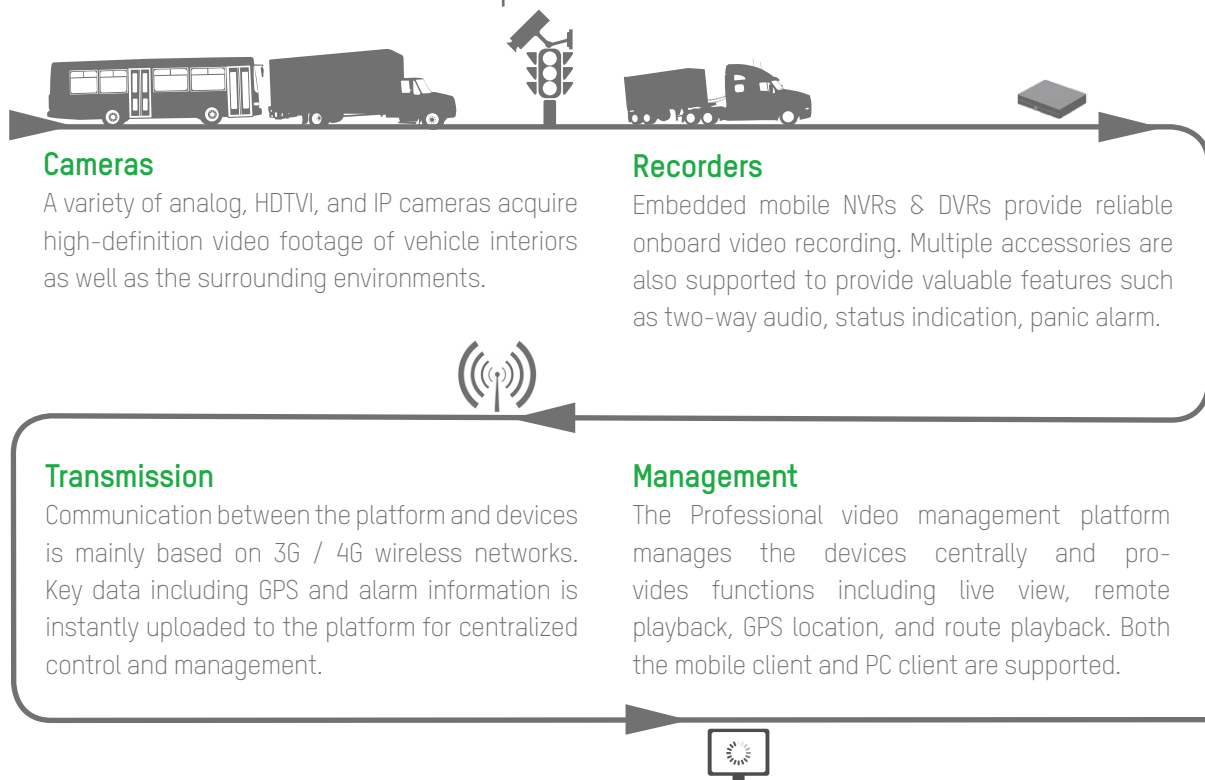

## ■ Mobile HD Video Monitoring

Comprehensive high-definition video monitoring helps authorities to deal with situations such as pickpocketing, traffic accidents, terrorism, disorderly behavior of passengers and drivers, and more. Pictures and videos can be exported to law enforcement for investigation.

Supervising driver's behavior

Monitoring entrance with intrusion detection

Viewing vehicle passengers from different angles

Monitoring traffic outside of the vehicle

Dedicated fisheye camera and on-board recorder with LCD monitor offer side view to prevent dead-angle on backing a vehicle.

## Real-time Tracking

Tracking in real time helps authorities inspect onboard situations.

Traffic Accident

Video Push

Central Platform

A connection between the mobile client and the central platform allows real-time video from cellphone cameras to be sent to the central platform and then transmitted to more clients.