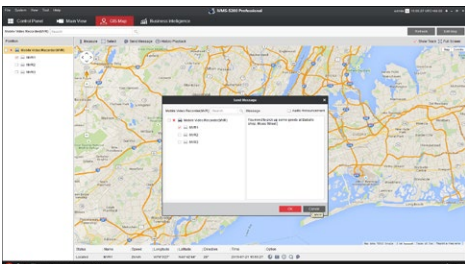

Instant Messaging

This function allows the security center to communicate directly with the vehicle.