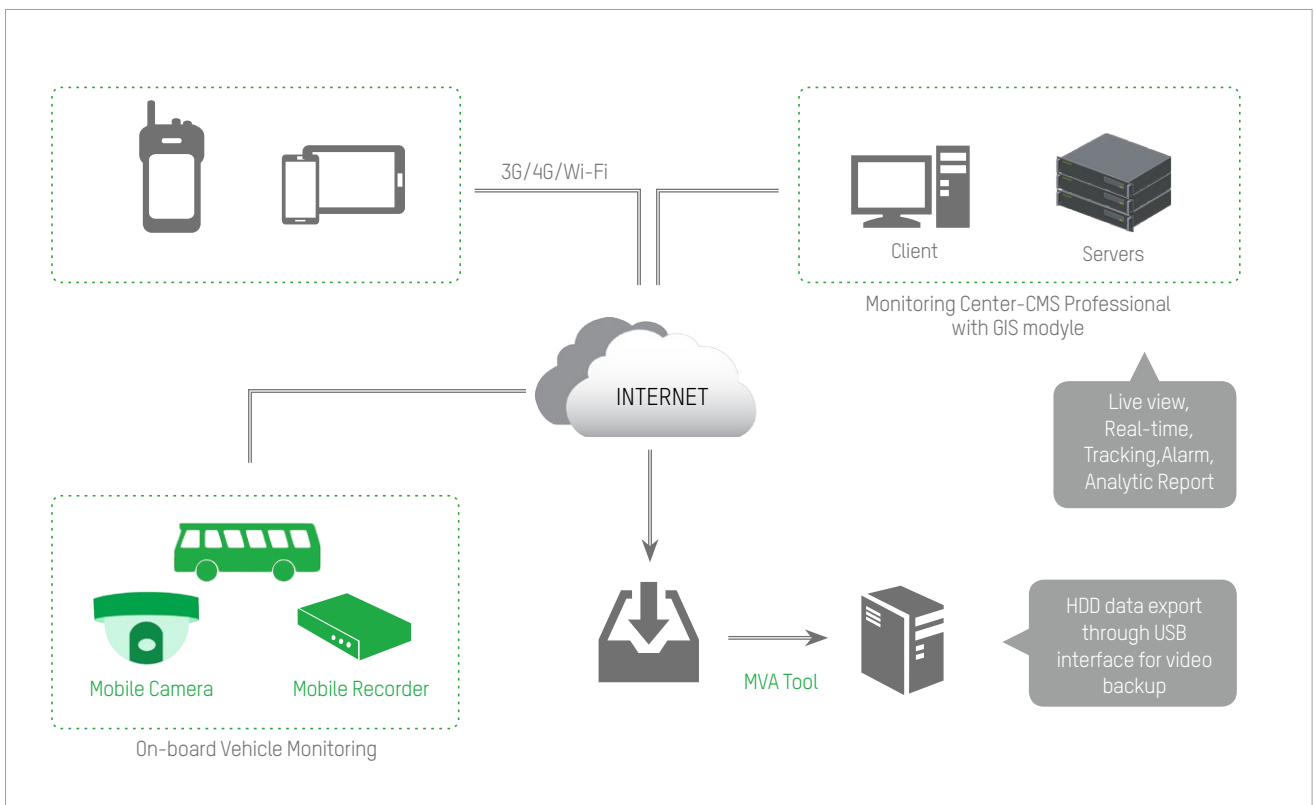

Traffic Accident

Video Push

Central Platform

A connection between the mobile client and the central platform allows real-time video from cellphone cameras to be sent to the central platform and then transmitted to more clients.

### Video Push

- Video push from your smart phone to control client
- Instant video sharing with other users

## ■ System Architecture Diagram