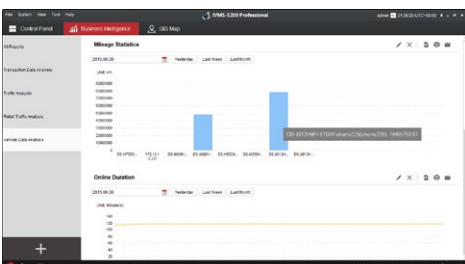

Analytic Reporting

Reports on vehicle mileage, traffic, and timing provide intelligence that helps authorities make smart decisions to enhance revenue.