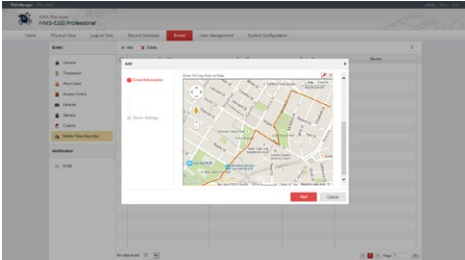

## Real-time Tracking

Tracking in real time helps authorities inspect onboard situations.

## Exception Alarms

Smart features such as fence crossing alarms and deviation alarms can help authorities take effective action to handle security events.