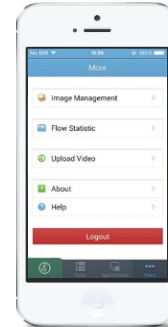

■ An Easy and Effective Mobile Client

Live View/Playback

- View real-time video from the cameras
- PTZ control
- Turn on / off the audio in live view
- Manual recording
- Search by date / storage mode

Alarm Notification

- Receive and display alarm notifications
- View the alarm-related live video or recording

Video Push

- Video push from your smart phone to control client
- Instant video sharing with other users

iOS/Android Support

- iOS 6 / iPhone 4S, iPad 2, or later
- Android 2.3.3 / CPU@1GHz, Memory@1GB, or above

■ System Architecture Diagram