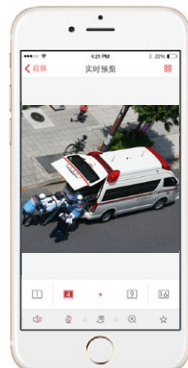

## Analytic Reporting

Reports on vehicle mileage, traffic, and timing provide intelligence that helps authorities make smart decisions to enhance revenue.

■ Remote Monitoring and Video Push Alerts from Anywhere

Traffic Accident

Video Push

Central Platform

A connection between the mobile client and the central platform allows real-time video from cellphone cameras to be sent to the central platform and then transmitted to more clients.